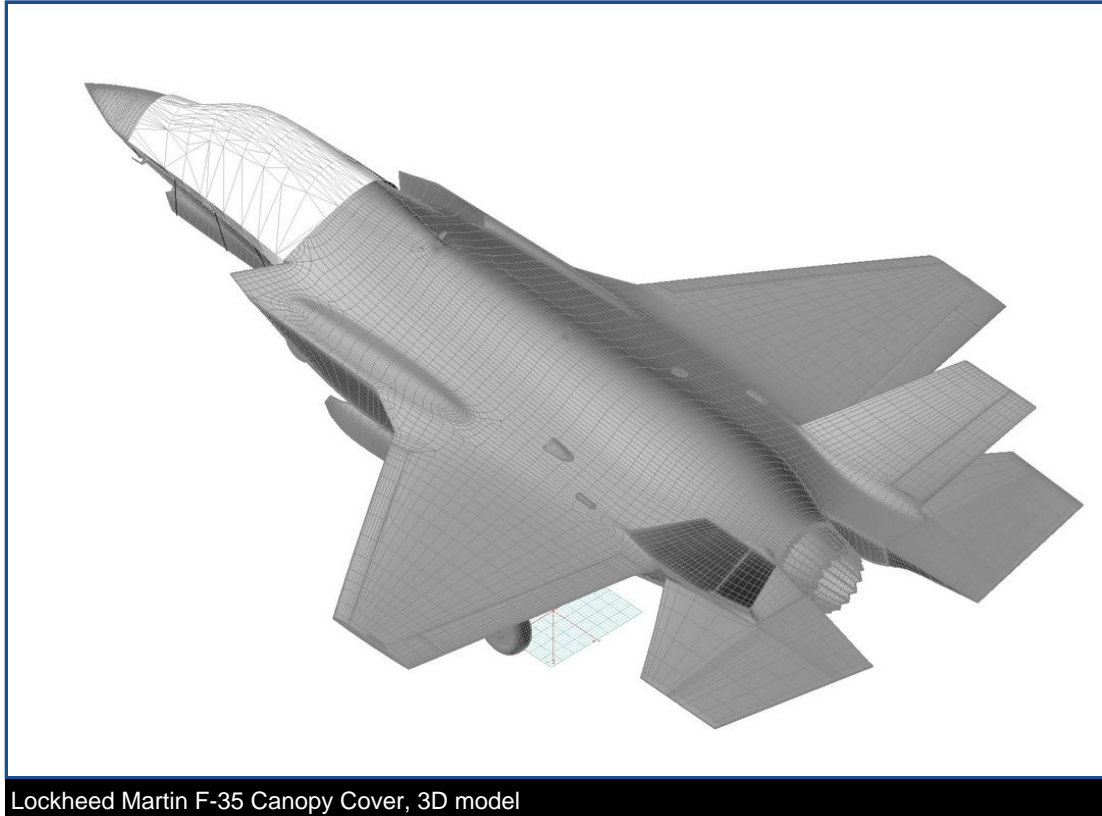

Tech Sheet: Lockheed Martin F-35 Joint Strike Fighter

(lockheed-martin-F35.pdf)

Lockheed Martin F-35 Canopy Cover, 3D model

Section 1: Canopy/Cockpit/Fuselage Covers

Canopy Covers help reduce damage to your airplane's upholstery and avionics caused by excessive heat, and they can eliminate problems caused by leaking door and window seals. They keep the windshield and window surfaces clean and help prevent vandalism and theft.

The **Lockheed Martin F-35 Joint Strike Fighter Canopy Cover** is custom designed for each model, as well as your aircraft's specific antenna and temperature probe placements, if applicable. The Canopy Cover is designed to enclose the windshield, side windows and canopy roof. The Canopy Cover attaches using adjustable "belly straps", which run under the belly and connect to the other side of the cover with a quick-release plastic buckle. When requested, it is also sometimes possible to design Canopy covers that can attach to the aircraft fuselage using pop-riveted snap-heads at the rear and snap-head screws on the engine cowl. This cover type is made from Silver Acrylic Sunbrella canvas and is 100% lined with a soft and smooth microfiber. Bruce's Custom Covers developed this material combination especially for aircraft protection. The outer material is medium weight and treated for water resistance, UV resistance and anti-static buildup. The inner lining is a very soft and smooth microfiber to prevent scratching. The material is very reflective, and tests show that the cabin interior temperature can be reduced to near-ambient temperature on the hottest of days. It is water, ice and snow repellent, yet breathable to allow moisture to escape from between the cover and the aircraft surface.